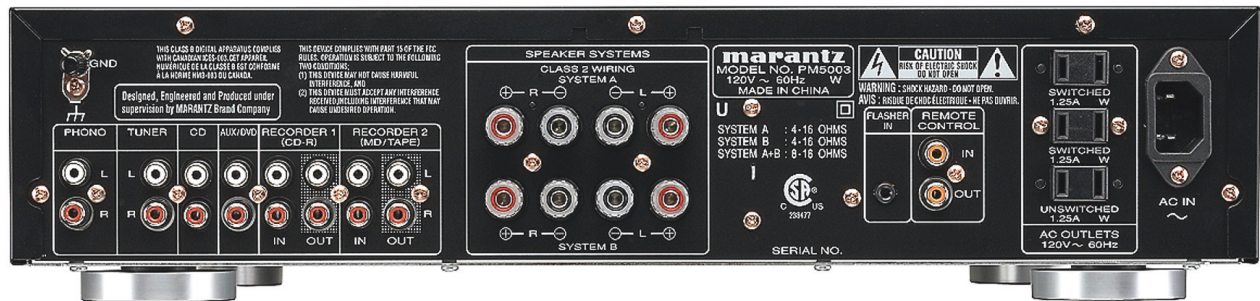

PM5003

Integrated Amplifier

Looking for Marantz quality in a modestly powered integrated stereo amplifier? The PM5003 may be just what you need. Great in a starter system for a music aficionado or for a "second system" in summer homes, dens, or dorms, this gem delivers the sonic excellence Marantz is known for in an attractive, easy-to-use package. Value priced as a first amp for many with performance that may well make it the last amp for some.

- Sophisticated new aluminum/reinforced resin front panel
- Current feedback amplifier circuit
- Discrete-component amplifier
- Input buffer circuit for High S/N & Ch. Separation
- Source Direct switch
- MM phono input
- Active Filter type Tone Control, Loudness
- 5 line-level inputs
- 2 Record outputs
- Transparent screw-type A/B speaker terminals
- Triple command code sets
- IR flasher input
- Detachable AC cord, Standby Mode
- 2 switched/1 unswitched outlets
- System remote controller

marantz[®]
LIFE AMPLIFIED™

PM5003

Integrated Amplifier

IN/OUTPUTS

AUDIO

Main In/Pre Out	-
Bridge Mono Mode/Bi-Amp Mode	-
Headphone Out	1
Phono Input	MM
Analog L&R In	5
Analog L&R Out	2

OTHER

External control	Flasher In: 1
D-Bus Remote (RC-5) In/Out	1/1
AC Outlets (Switched/Unswitched)	2/1

GENERAL

Color	Black
Front Panel	Aluminum/Glass-reinforced resin
Remote Control	Marantz System Remote Controller
Power Requirement	AC120V 60Hz
Power Consumption	110W (UL60065)
Dimensions W x H x D (Inches)	17 5/16" x 4 1/8" x 14 9/16"
Weight (lbs)	14.8